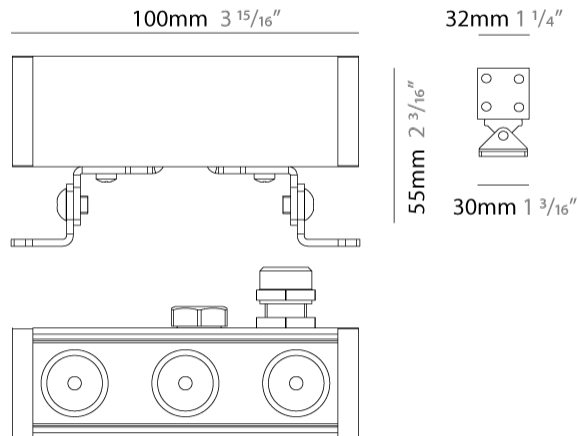

E9W591-

base number   Finish Options   Lens Options

1. To build a product code in our configurator select the specify button on the base model # product page
2. To build a manual product code on this datasheet choose from the options listed below in blue font and add the suffix to the base model #

GENERAL

Series: Mini Corniche
Brand: Platek
Division: Exterior
Mounting Type: Surface
Mounting Location: Wall
Subcategory: Wallwash

PHYSICAL

Shape: Rectangle
Length (mm): 100
Length (in): 3 ¹⁵/₁₆
Width (mm): 32
Width (in): 1 ¹/₄
Height (mm): 32
Height (in): 1 ¹/₄
Extension (mm): 55
Extension (in): 2 ³/₁₆
Light Distribution: Adjustable / Direct
Weight (kg): 1.2
Weight (lbs): 2.6
Screws: A4 stainless steel
Diffuser: Clear tempered glass
Gasket: Gore-Tex valve to prevent condensation inside the fitting.
Fixture Finish: BLK / WHI / GRY / COR / ANT / BRZ
Fixture Material: Extruded Aluminum

ELECTRICAL

Lamp Type: LED
Total Output Wattage (W): 6
Dimming: Bluetooth technology or DMX
Control Gear: DMX
Driver Included: No
Driver Location: Remote
Driver Type: Constant Current - Universal
Driver Class: Class 2
Input Voltage (V): 120 - 277
Constant Current (MA): 500

LED

Number of LEDs: 4
Color Temperature (°K): RGBW
CRI: >80 CRI
Lamp Life (hrs): 60000
Special LEDs offerings: RGBW

OPTICAL

Optic°: 26 / 40 / ELL

RATINGS AND CERTIFICATIONS

Certified By: Certified for North American Standards
IP rating: IP65
IK Rating: IK07
Bug Rating: B1 U0 G0